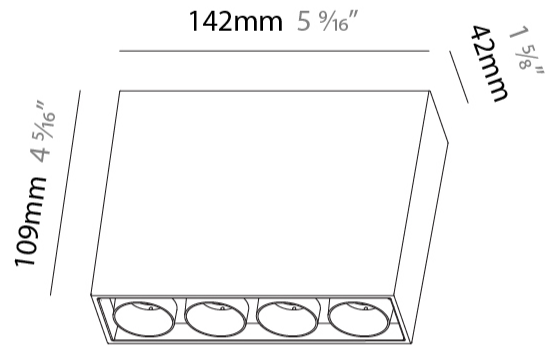

GENERAL

Series: Magiq
Subseries: Magiq 4 Cell
Brand: Prolicht
Division: Architectural
Mounting Type: Surface
Mounting Location: Ceiling
Subcategory: Flush Mount

PHYSICAL

Shape: Rectangle
Length (mm): 142
Length (in): 5 ⁹/₁₆
Width (mm): 42
Width (in): 1 ⁵/₈
Height (mm): 109
Height (in): 4 ⁵/₁₆
Light Distribution: Direct
Weight (kg): 0.65
Fixture Finish: SSR / BKV / CWI / CRY / HAB / UFT / ITA / RUA / FTG / MYG / LOD / PUS / FRO / FUP / KIA / POP / BLS / SPG / MEY / GOH / GUM / CHC / COM / ABZ / JAG / OBR / MOS / ROR
Holder Finish: WHI / BLK
Fixture Material: Aluminum Die Cast

ELECTRICAL

Lamp Type: LED (Zhaga Standard)
Input Wattage (W): 13
Total Output Wattage (W): 11.8
Dimming: Tri-Mode (Non-Dimming and Phase Dimming (120Vac only) and 0-10V Dimming)
Driver Included: Yes
Driver Location: Integrated
Driver Type: Constant Current - Universal
Driver Class: Class 1
Input Voltage (V): 120 - 277
Constant Current (MA): 1050mA

LED

Number of LEDs: 4
Color Temperature (°K): 2700 / 3000 / 3500 / 4000
Max. Delivered Lumen (lm): 781 / 843 / 860 / 878
Nominal Lumen (lm): 880 / 950 / 970 / 990
CRI: >90 CRI
Efficiency (%): 80
Lamp Life (hrs): 50000

OPTICAL

Reflector: 8 / 14 / 34
Adjustability: Fixed

RATINGS AND CERTIFICATIONS

Certified By: Certified for North American Standards
IP rating: IP20